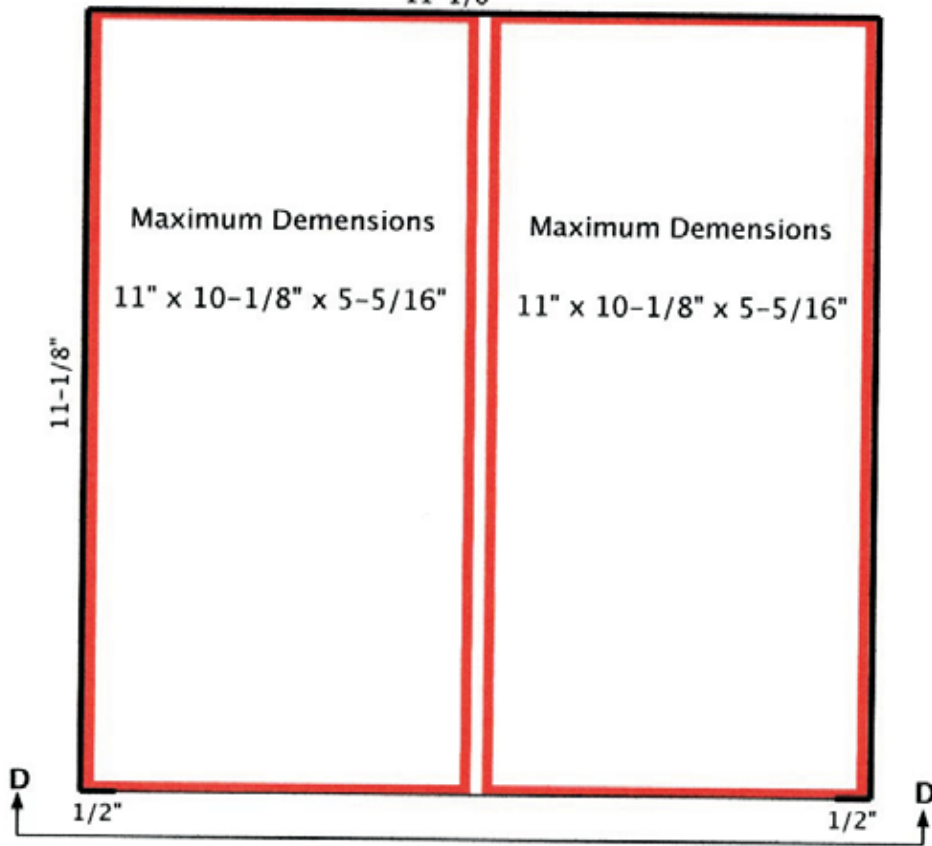

Sketch Showing Use Of Box Urns

Top (CC) View
11-1/8"

Front (DD) View