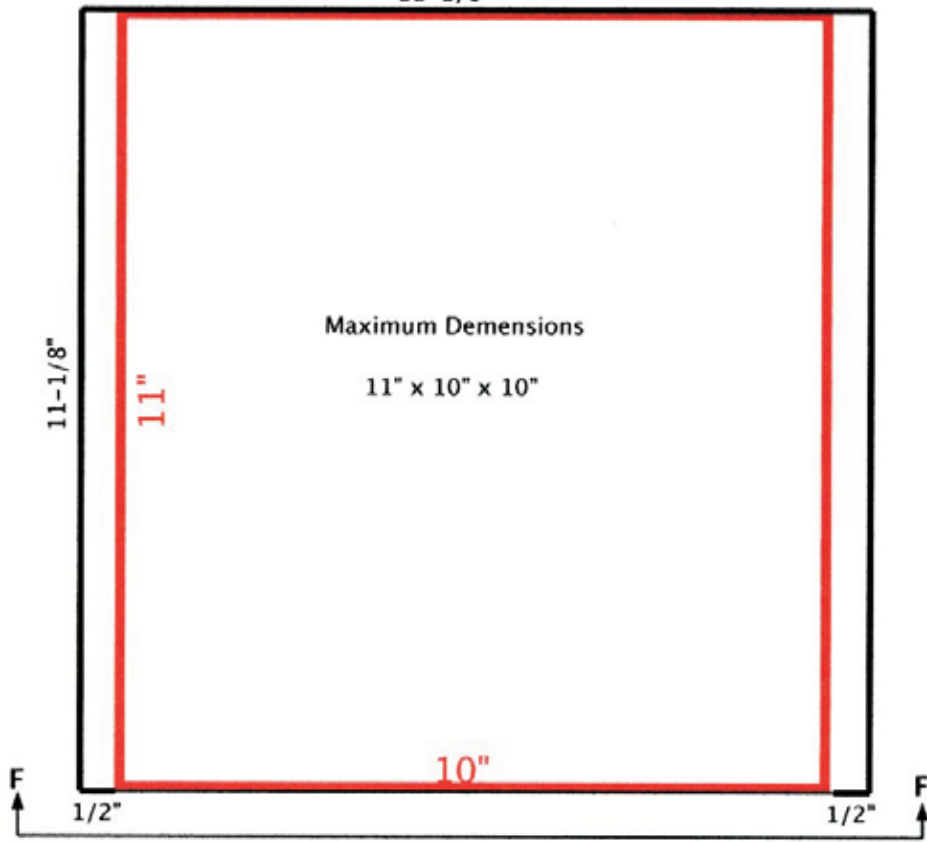

Sketch Showing Use Of Single Urn

Top (EE) View
11-1/8"

Front (FF) View